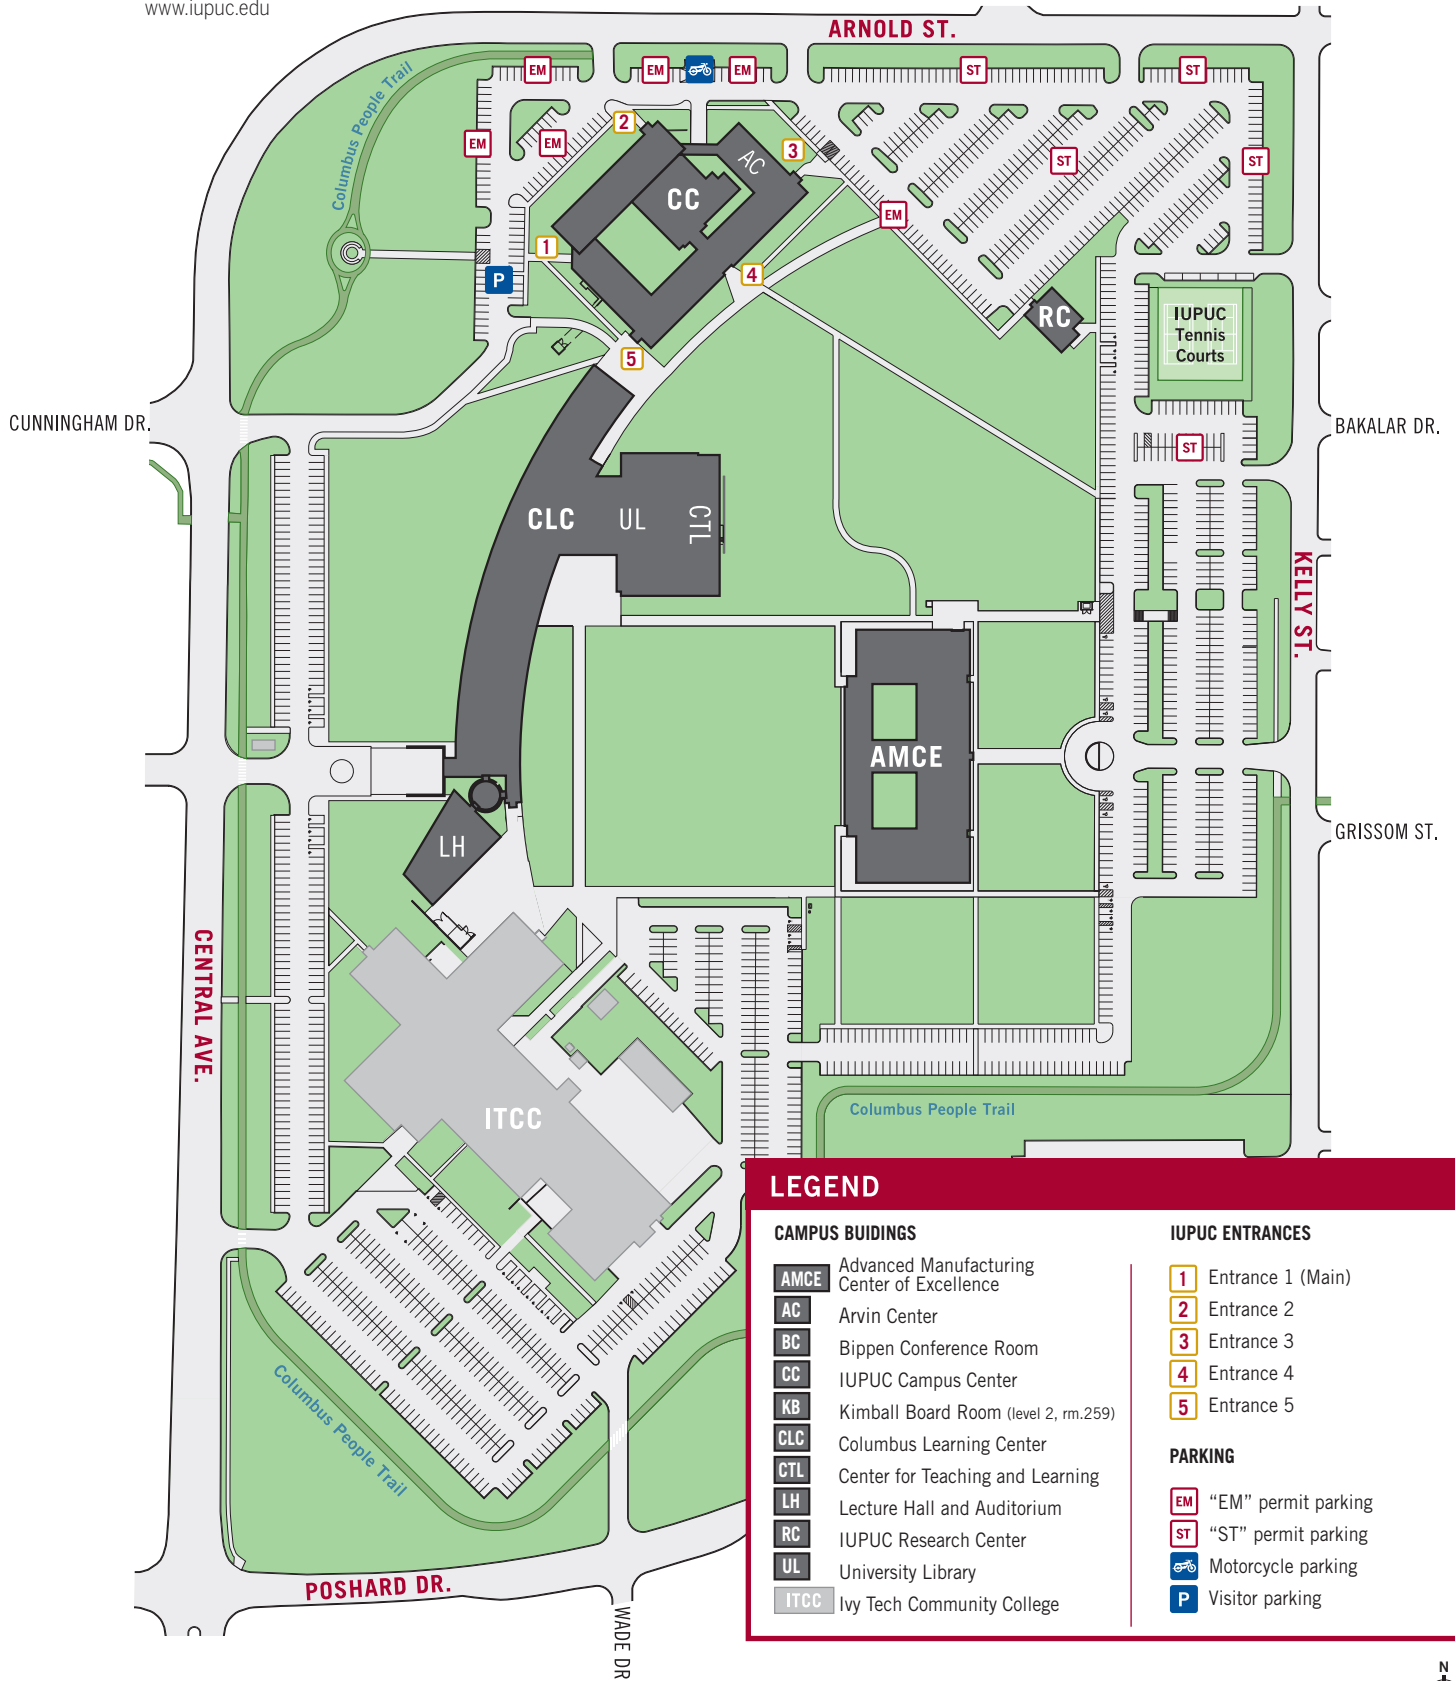

IUPUC

4601 Central Avenue
Columbus, IN 47203

www.iupuc.edu

National Guard Armory

Columbus Municipal Airport →
passenger terminal & tower

LEGEND

CAMPUS BUILDINGS

- AMCE** Advanced Manufacturing Center of Excellence
- AC** Arvin Center
- BC** Bippen Conference Room
- CC** IUPUC Campus Center
- KB** Kimball Board Room (level 2, rm.259)
- CLC** Columbus Learning Center
- CTL** Center for Teaching and Learning
- LH** Lecture Hall and Auditorium
- RC** IUPUC Research Center
- UL** University Library
- ITCC** Ivy Tech Community College

IUPUC ENTRANCES

- 1** Entrance 1 (Main)
- 2** Entrance 2
- 3** Entrance 3
- 4** Entrance 4
- 5** Entrance 5

PARKING

- EM** "EM" permit parking
- ST** "ST" permit parking
- Motorcycle parking
- P** Visitor parking

not to scale